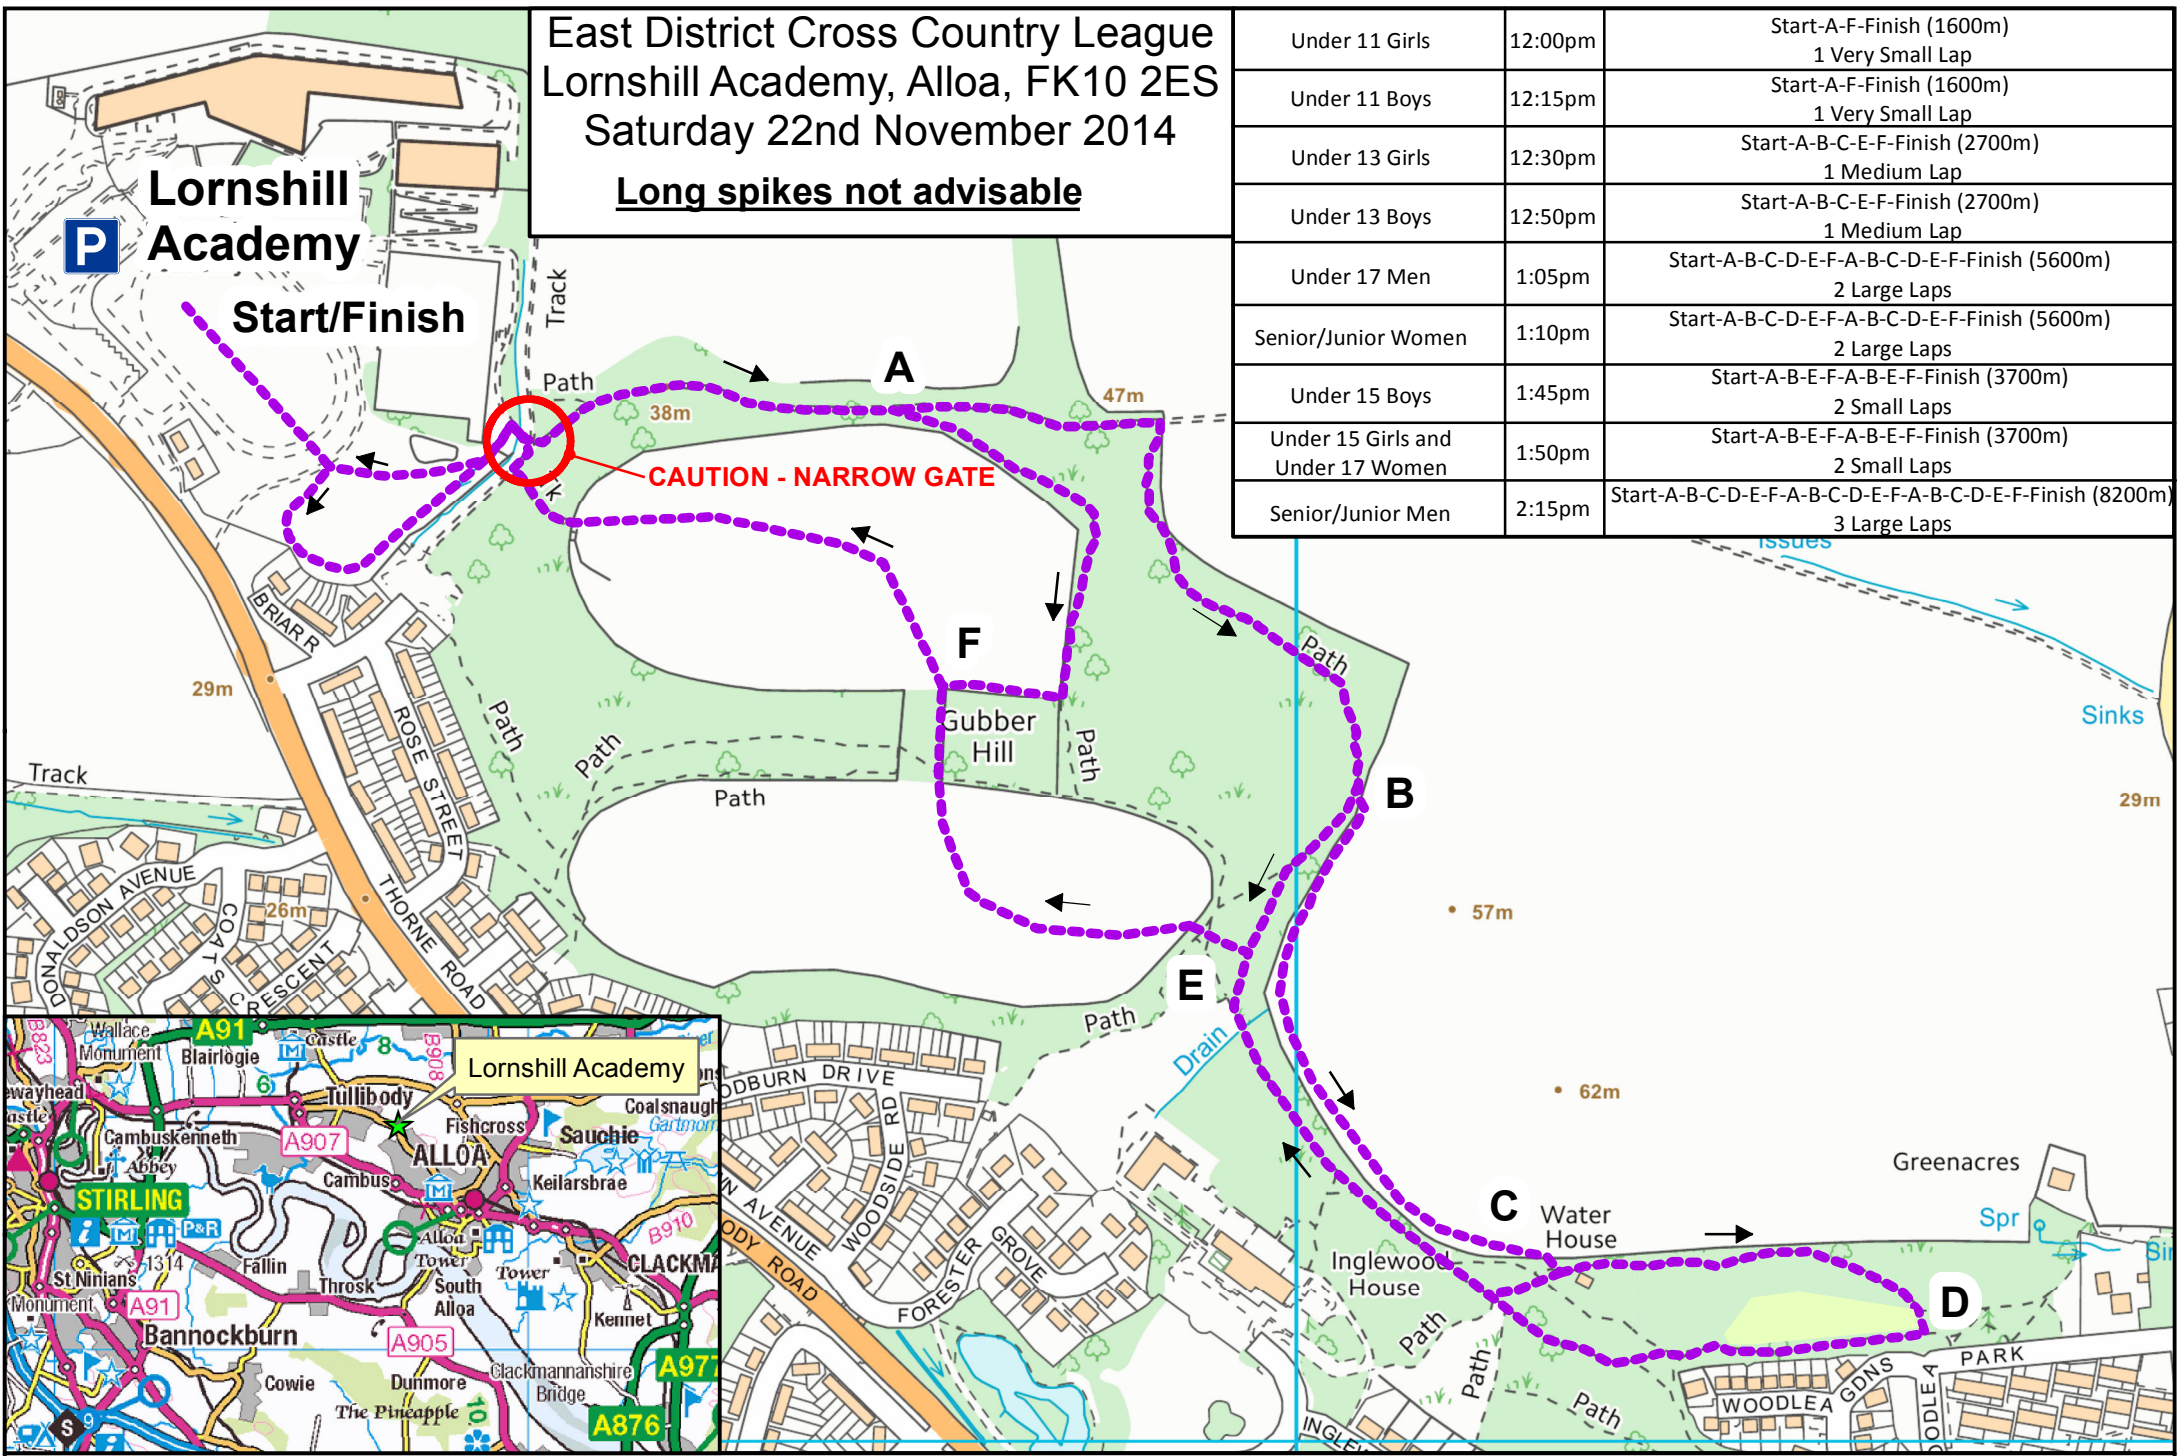

# East District Cross Country League Lornshill Academy, Alloa, FK10 2ES Saturday 22nd November 2014

**Long spikes not advisable**

Under 11 Girls	12:00pm	Start-A-F-Finish (1600m) 1 Very Small Lap
Under 11 Boys	12:15pm	Start-A-F-Finish (1600m) 1 Very Small Lap
Under 13 Girls	12:30pm	Start-A-B-C-E-F-Finish (2700m) 1 Medium Lap
Under 13 Boys	12:50pm	Start-A-B-C-E-F-Finish (2700m) 1 Medium Lap
Under 17 Men	1:05pm	Start-A-B-C-D-E-F-A-B-C-D-E-F-Finish (5600m) 2 Large Laps
Senior/Junior Women	1:10pm	Start-A-B-C-D-E-F-A-B-C-D-E-F-Finish (5600m) 2 Large Laps
Under 15 Boys	1:45pm	Start-A-B-E-F-A-B-E-F-Finish (3700m) 2 Small Laps
Under 15 Girls and Under 17 Women	1:50pm	Start-A-B-E-F-A-B-E-F-Finish (3700m) 2 Small Laps
Senior/Junior Men	2:15pm	Start-A-B-C-D-E-F-A-B-C-D-E-F-A-B-C-D-E-F-Finish (8200m) 3 Large Laps

Scale 1:5,000 @ A4

Reproduced by permission of Ordnance Survey on behalf of HMSO.  
© Crown copyright and database rights 2014.  
All rights reserved. Ordnance Survey Licence number 100020783