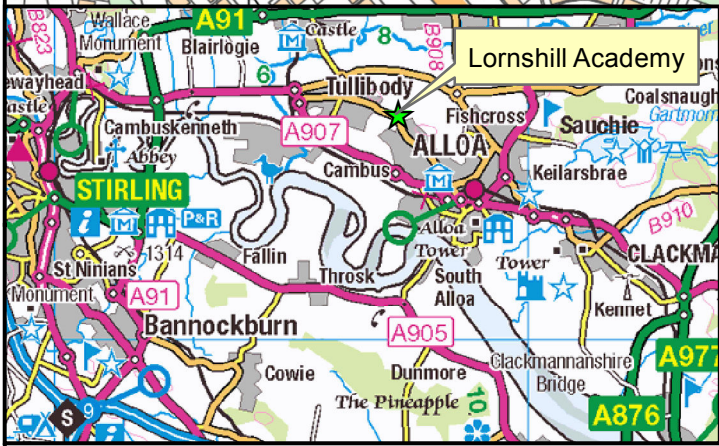

# East District Cross Country League Lornshill Academy, Alloa, FK10 2ES Saturday 22nd November 2014

**Long spikes not advisable**

Under 11 Girls	12:00pm	Start-A-F-Finish (1600m) 1 Very Small Lap
Under 11 Boys	12:15pm	Start-A-F-Finish (1600m) 1 Very Small Lap
Under 13 Girls	12:30pm	Start-A-B-C-E-F-Finish (2700m) 1 Medium Lap
Under 13 Boys	12:50pm	Start-A-B-C-E-F-Finish (2700m) 1 Medium Lap
Under 17 Men	1:05pm	Start-A-B-C-D-E-F-A-B-C-D-E-F-Finish (5600m) 2 Large Laps
Senior/Junior Women	1:10pm	Start-A-B-C-D-E-F-A-B-C-D-E-F-Finish (5600m) 2 Large Laps
Under 15 Boys	1:45pm	Start-A-B-E-F-A-B-E-F-Finish (3700m) 2 Small Laps
Under 15 Girls and Under 17 Women	1:50pm	Start-A-B-E-F-A-B-E-F-Finish (3700m) 2 Small Laps
Senior/Junior Men	2:15pm	Start-A-B-C-D-E-F-A-B-C-D-E-F-A-B-C-D-E-F-Finish (8200m) 3 Large Laps

Scale 1:5,000 @ A4

Reproduced by permission of Ordnance Survey on behalf of HMSO.  
© Crown copyright and database rights 2014.  
All rights reserved. Ordnance Survey Licence number 100020783