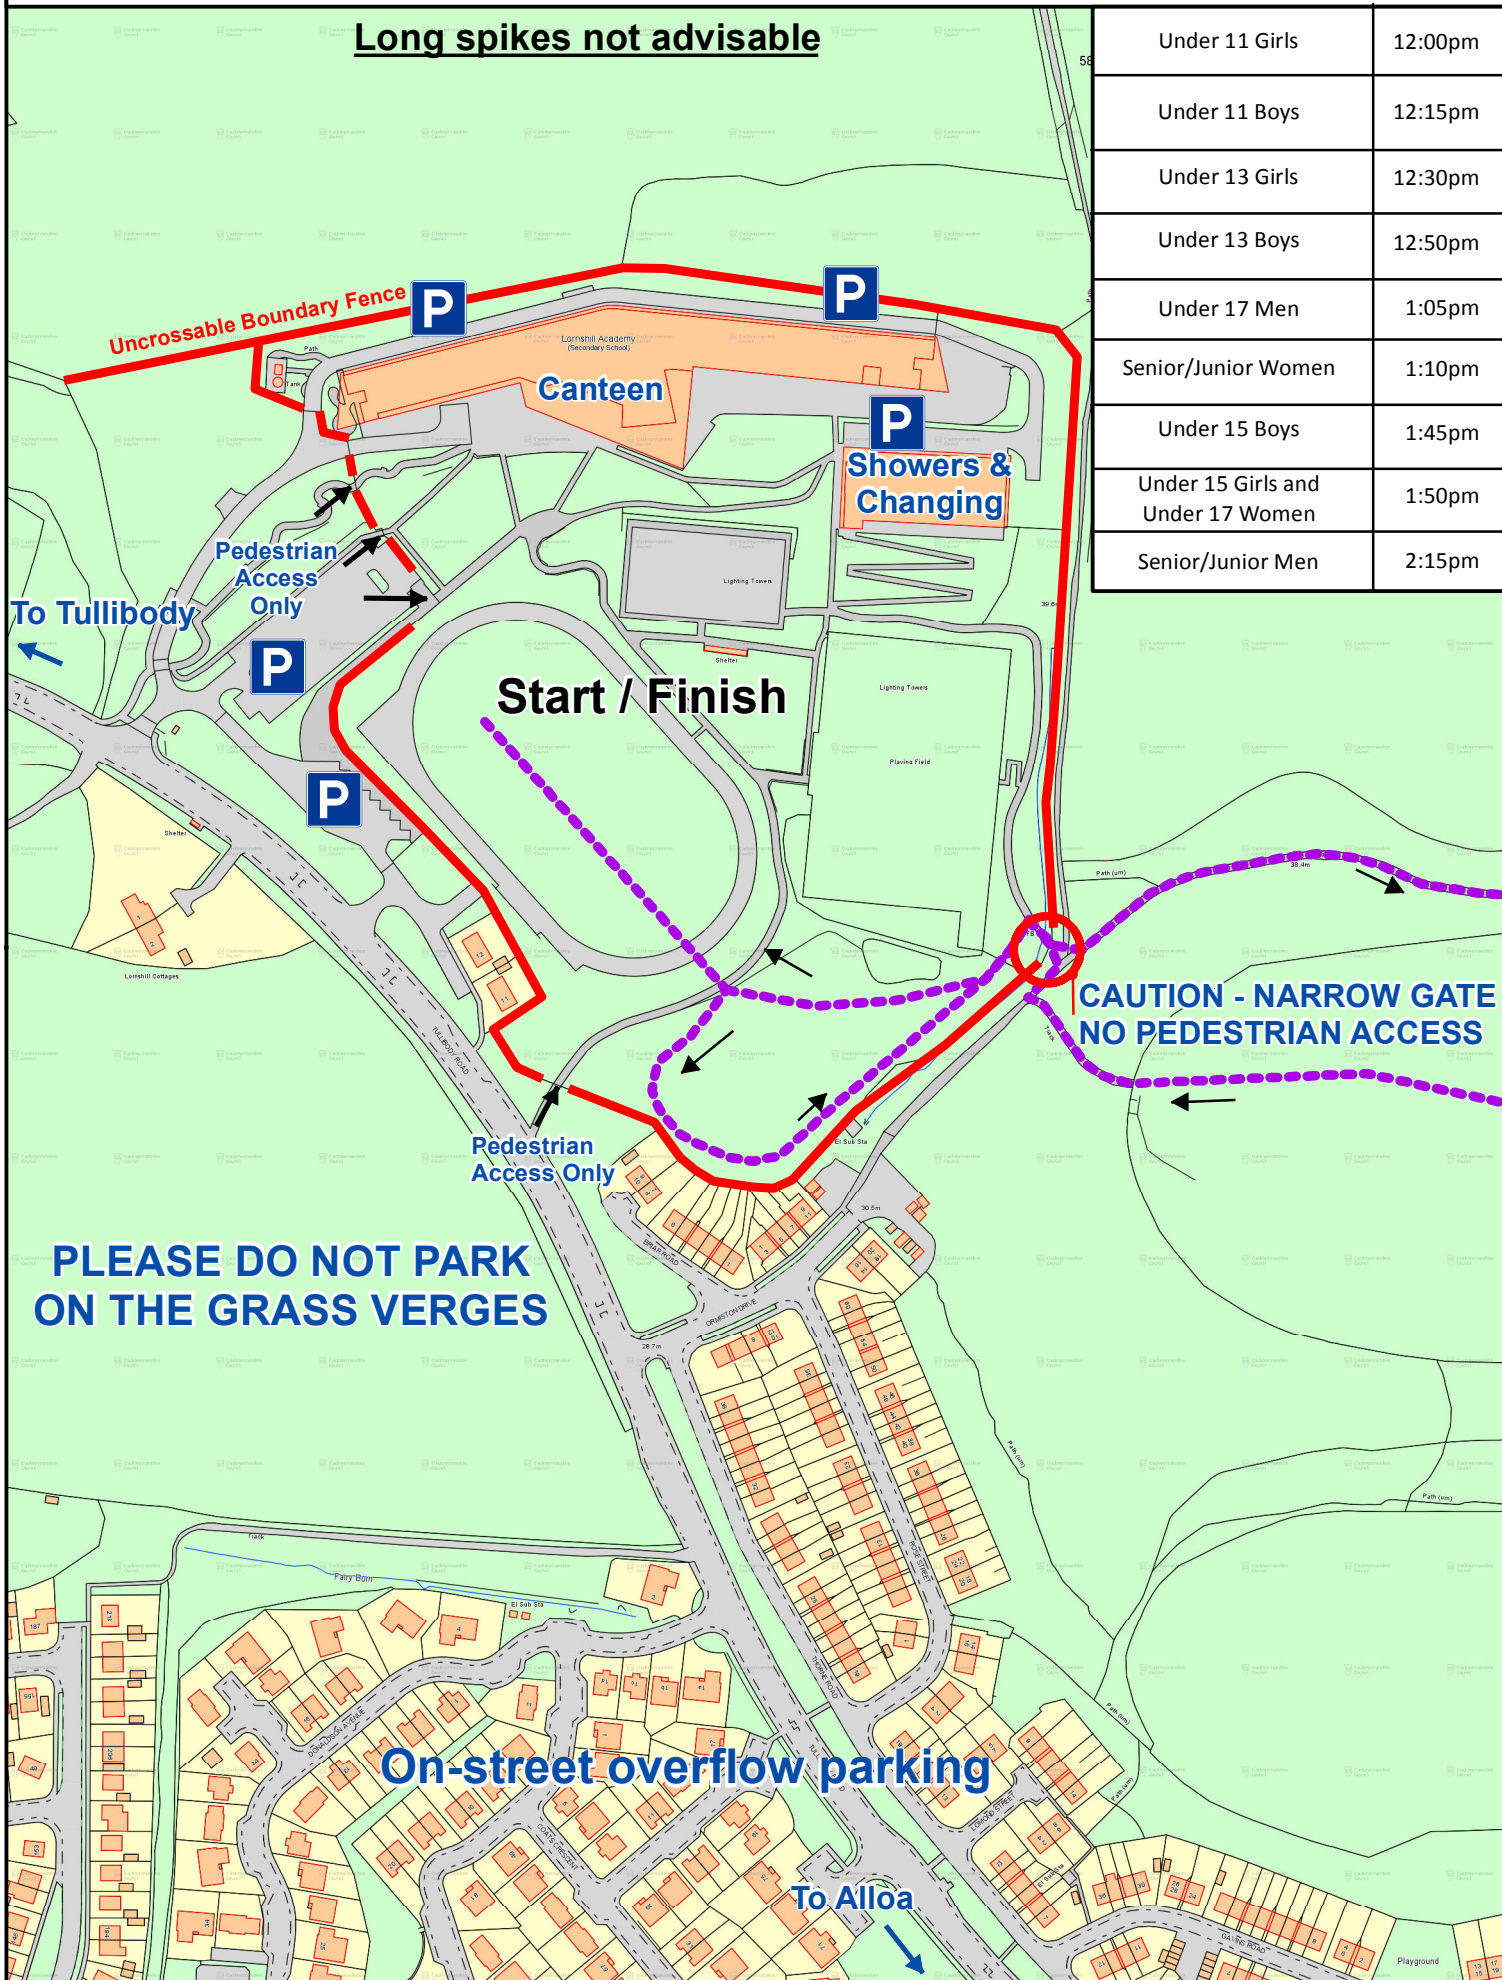

# East District Cross Country League - Lornshill Academy, Alloa, FK10 2ES

## Saturday 22nd November 2014

**Long spikes not advisable**

Under 11 Girls	12:00pm
Under 11 Boys	12:15pm
Under 13 Girls	12:30pm
Under 13 Boys	12:50pm
Under 17 Men	1:05pm
Senior/Junior Women	1:10pm
Under 15 Boys	1:45pm
Under 15 Girls and Under 17 Women	1:50pm
Senior/Junior Men	2:15pm

**PLEASE DO NOT PARK ON THE GRASS VERGES**

**On-street overflow parking**

Scale 1:3,000 @ A4

Reproduced by permission of Ordnance Survey on behalf of HMSO.  
© Crown copyright and database rights 2014.  
All rights reserved. Ordnance Survey Licence number 100020783