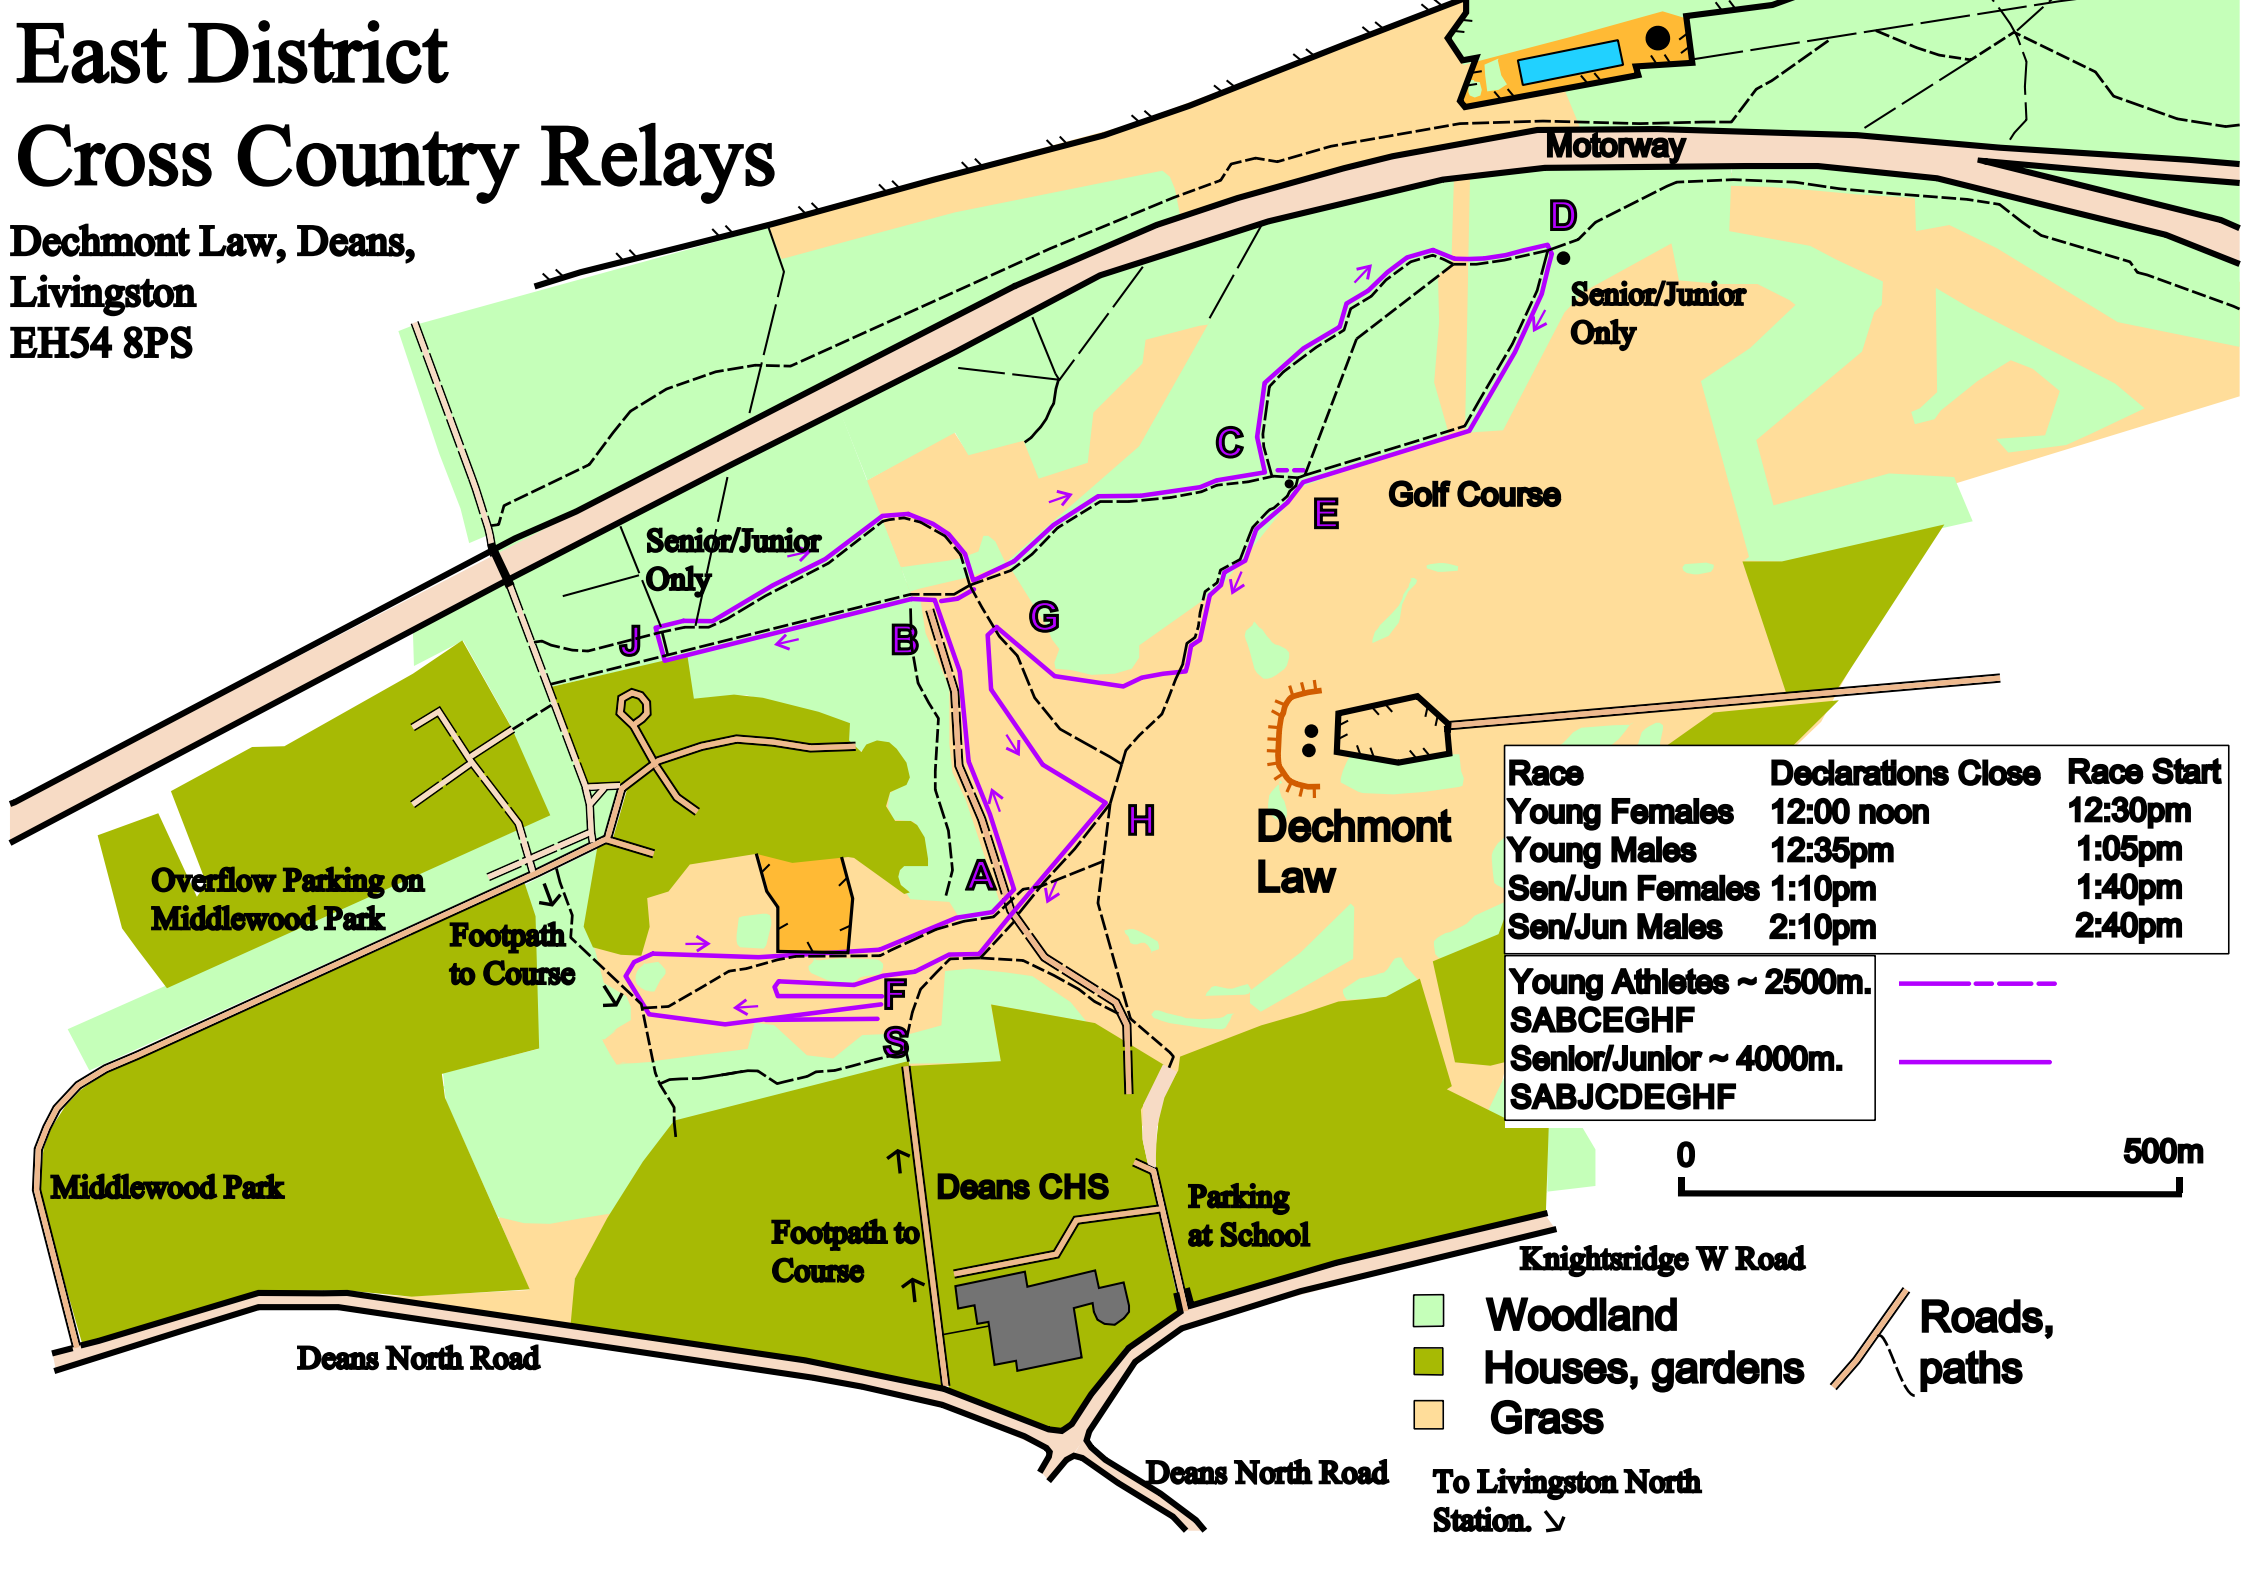

East District Cross Country Relays

Dechmont Law, Deans,
Livingston
EH54 8PS

Race	Declarations Close	Race Start
Young Females	12:00 noon	12:30pm
Young Males	12:35pm	1:05pm
Sen/Jun Females	1:10pm	1:40pm
Sen/Jun Males	2:10pm	2:40pm

Young Athletes ~ 2500m.	
SABCEGHF	
Senior/Junior ~ 4000m.	
SABJCDEGHF	

-  Woodland
-  Houses, gardens
-  Grass
-  Roads, paths

To Livingston North Station. ∨