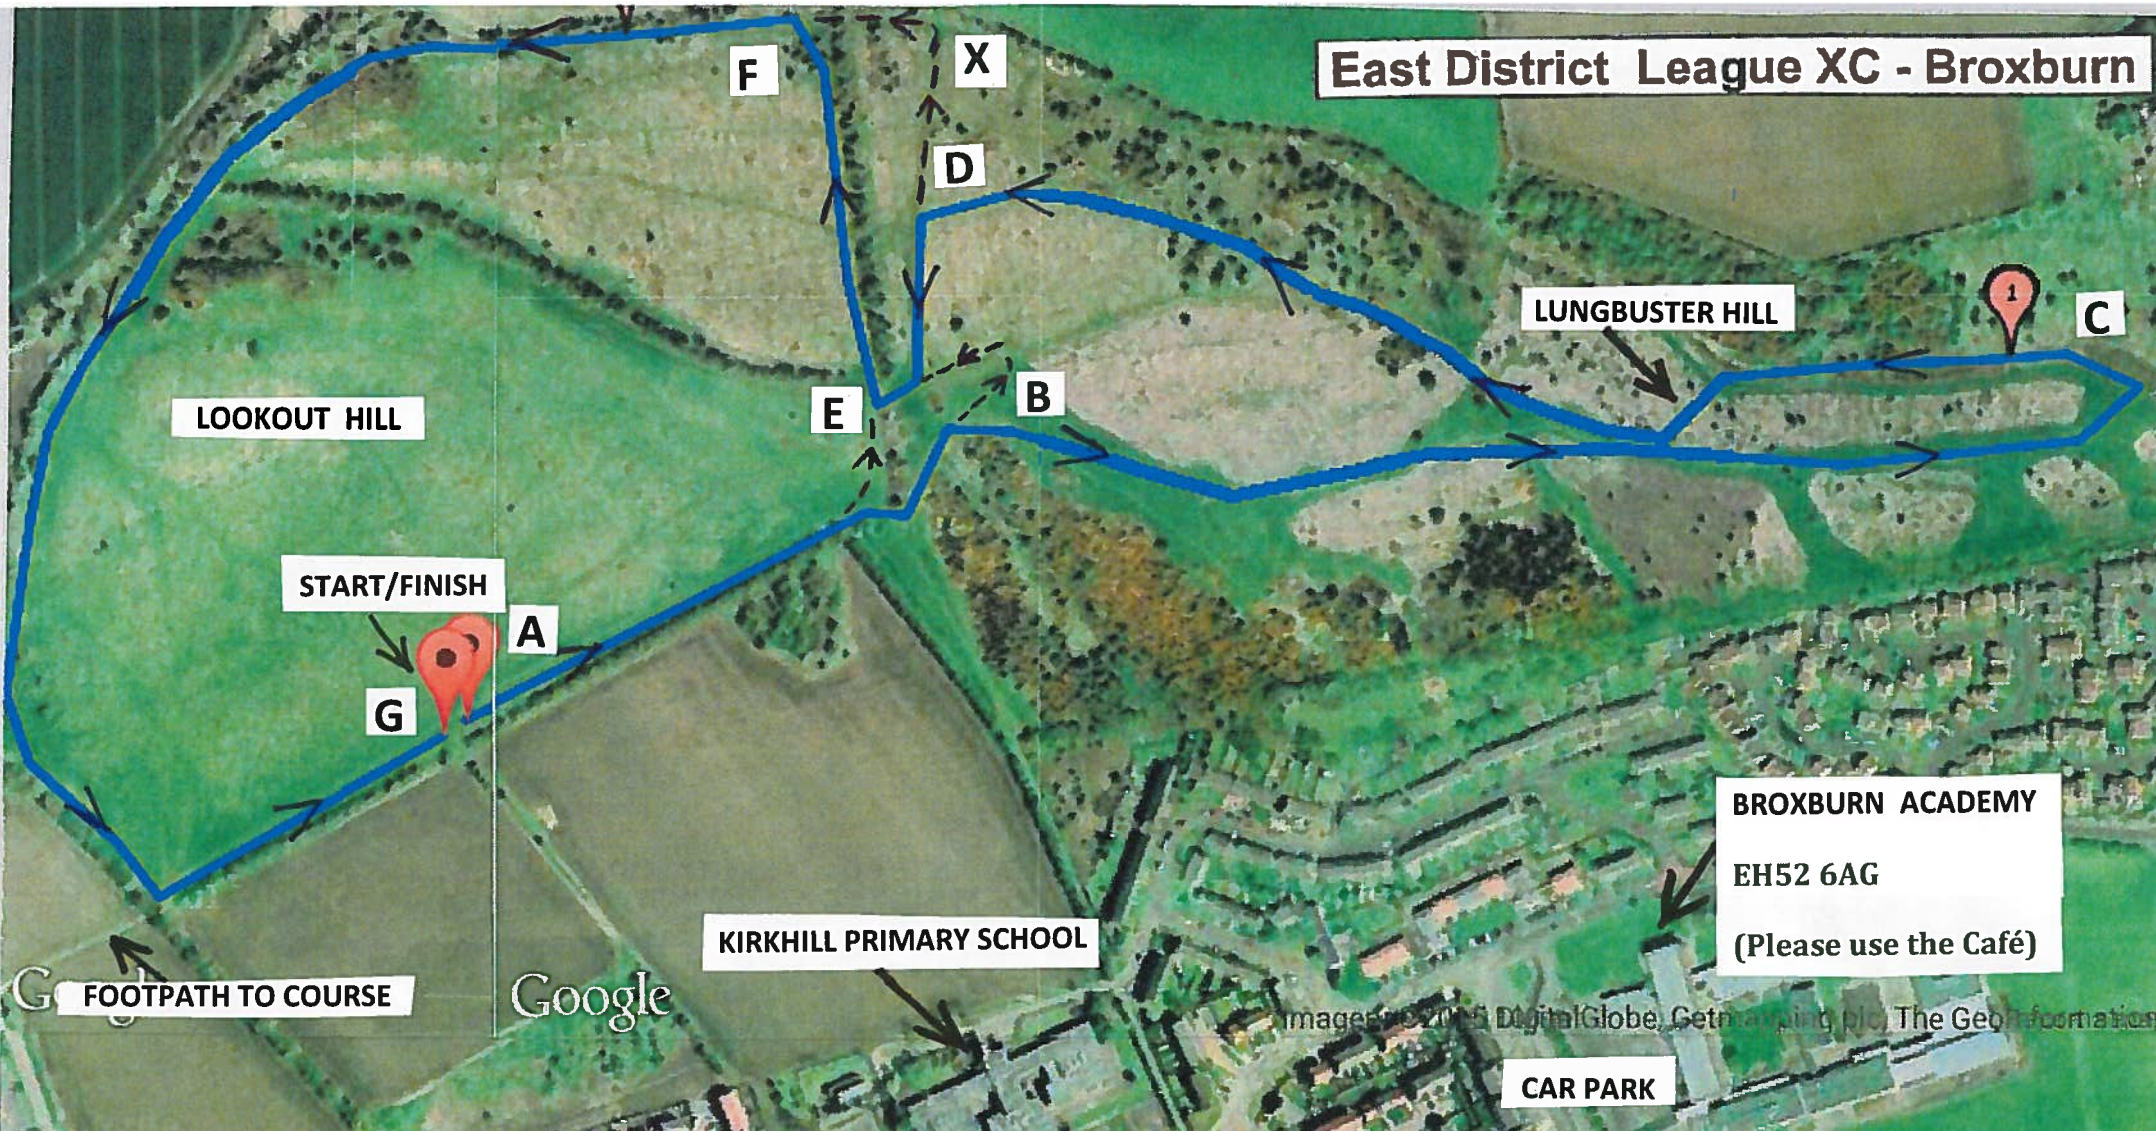

East District League XC - Broxburn

BROXBURN ACADEMY
EH52 6AG
(Please use the Café)

KIRKHILL PRIMARY SCHOOL

CAR PARK

FOOTPATH TO COURSE

FROM A899

TIME	RACE	COURSE	KM
12.00	U11 Girls	A-B-D-X-F-G	1.5
12.15	U11 Boys	A-B-D-X-F-G	1.5
12.30	U13 Girls	A-B-C-D-E-F-G	2.7
12.50	U13 Boys	A-B-C-D-E-F-G	2.7
1.05	U17Men	A-B-C-D-E-F-G (2 times)	5.4
1.10	Senior/Junior Women	A-B-C-D-E-F-G (2 times)	5.4
1.45	U15 Boys	A-E -F-G plus A-B-C-D-E-F-G	4.1
1.48	U15 Girls/U17 Women	A-E -F-G plus A-B-C-D-E-F-G	4.1
2.15	Senior /Junior Men	A-B-C-D-E-F-G (3 times)	8.1