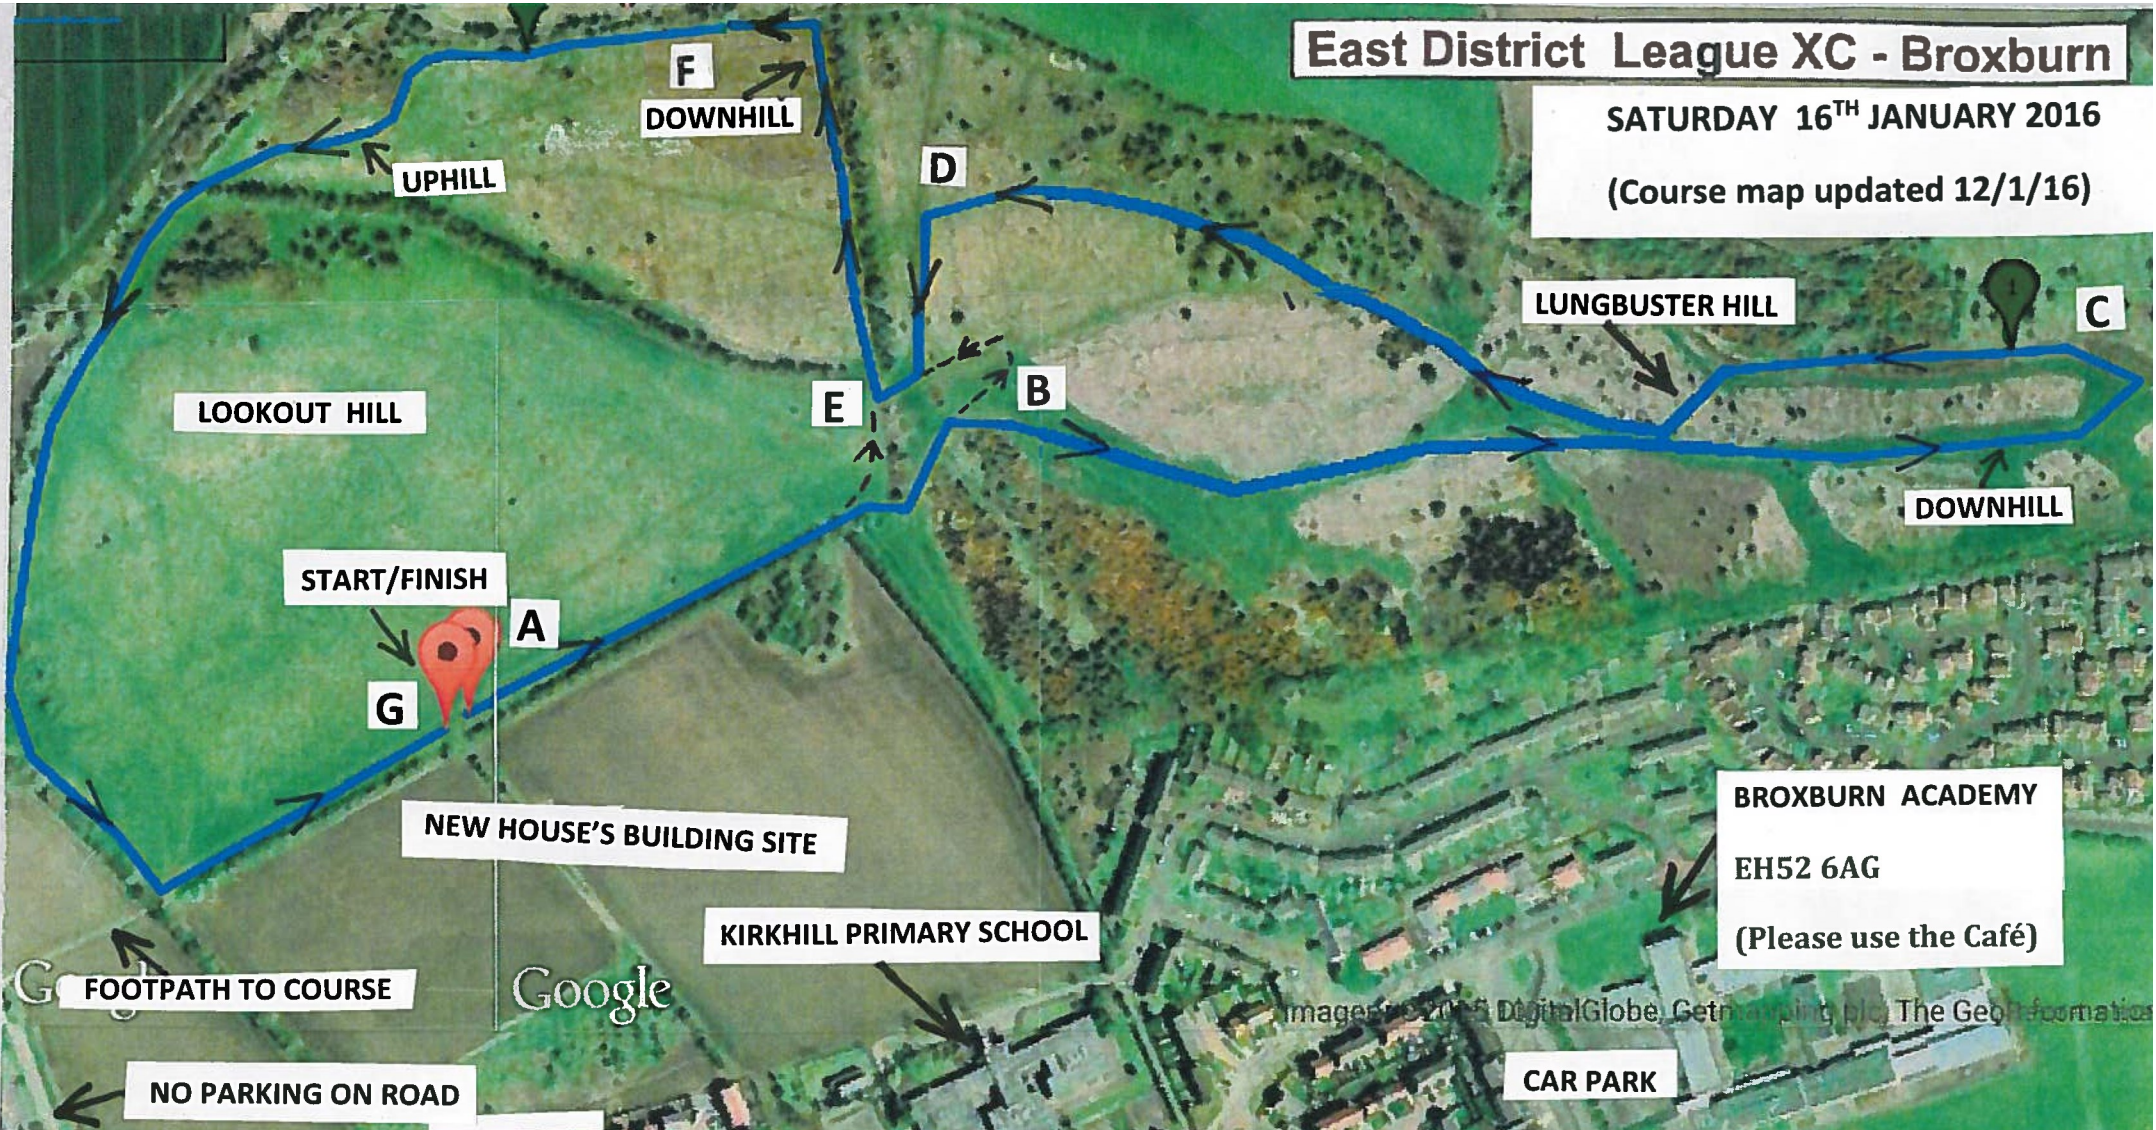

East District League XC - Broxburn

SATURDAY 16TH JANUARY 2016

(Course map updated 12/1/16)

BROXBURN ACADEMY
EH52 6AG
(Please use the Café)

TIME	RACE	COURSE	KM
12.00	U11 Girls	A-B-E-F-G	1.4
12.15	U11 Boys	A-B-E-F-G	1.4
12.30	U13 Girls	A-B-C-D-E-F-G	2.7
12.50	U13 Boys	A-B-C-D-E-F-G	2.7
1.05	U17Men	A-B-C-D-E-F-G (2 times)	5.4
1.10	Senior/Junior Women	A-B-C-D-E-F-G (2 times)	5.4
1.45	U15 Boys	A-E -F-G plus A-B-C-D-E-F-G	4.1
1.48	U15 Girls/U17 Women	A-E -F-G plus A-B-C-D-E-F-G	4.1
2.15	Senior /Junior Men	A-B-C-D-E-F-G (3 times)	8.1

FOOTPATH TO COURSE

FROM A899