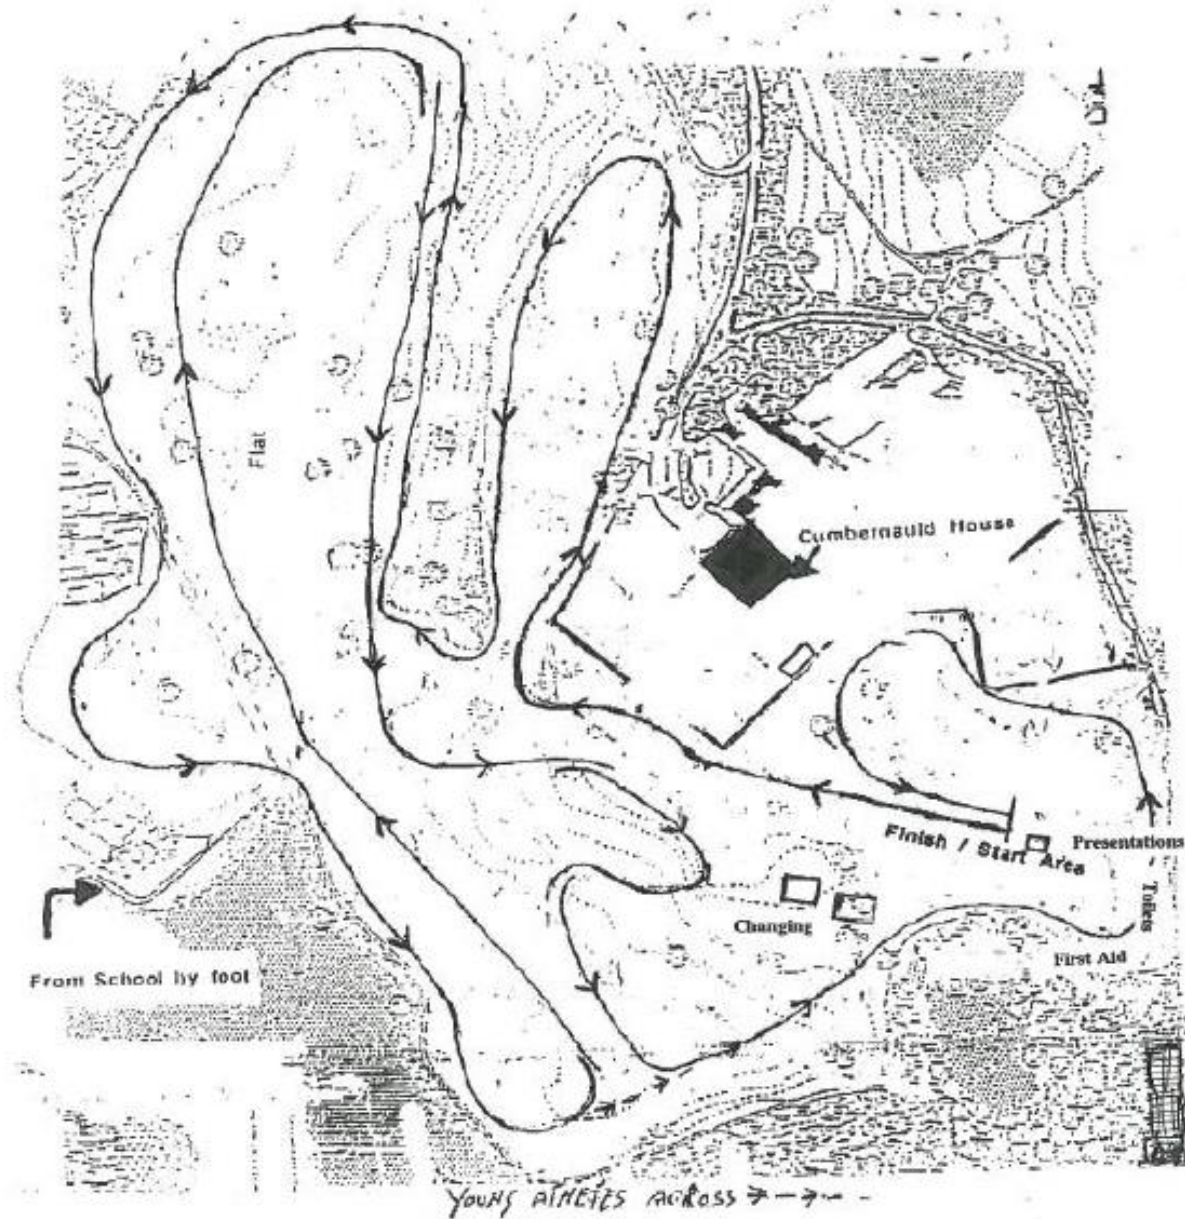

Lindsays scottishathletics National Cross Country Relay Championships

Cumbernauld Park

Cumbernauld Academy to the National XC Relay Course (15min Walk):

1. Exit the School through the school gate behind the main building and **turn left** for 100m.
2. **Turn 1st right** and carry on passing Redburn School & Mossknowe Gospel Hall both on the right hand side.
3. Carry on past the bus stop on the left hand side down the hill pass the underpass.
4. Take the **next left** up Burn View.
5. At the top of Burn View **turn right** and walk along Glen View until you get to the bottom.
6. Turn left at the bottom of Glen View, then **turn first right** into Cumbernauld Park.
7. Walk **straight ahead** and you will see the Course & Club Tents