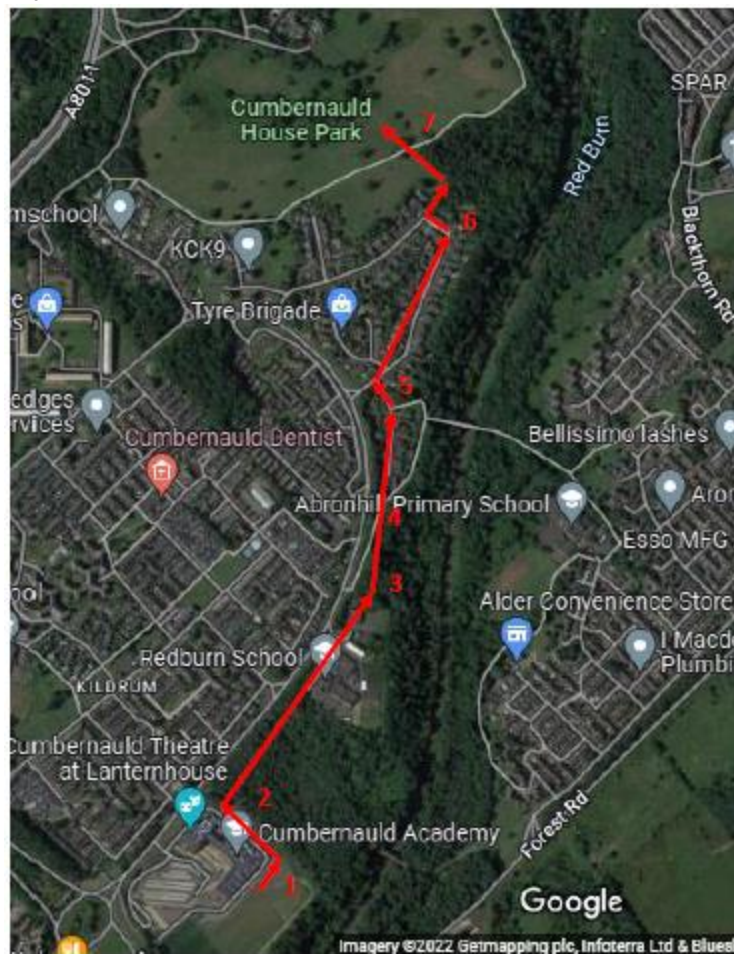

Lindsays scottishathletics National Cross Country Relay Championships

Cumbernauld Park

Cumbernauld Academy to the National XC Relay Course (15min Walk):

1. Exit the School through the school gate behind the main building and **turn left** for 100m.
2. **Turn 1st right** and carry on passing Redburn School & Mossknowe Gospel Hall both on the right hand side.
3. Carry on past the bus stop on the left hand side down the hill pass the underpass.
4. Take the **next left** up Burn View.
5. At the top of Burn View **turn right** and walk along Glen View until you get to the bottom.
6. Turn left at the bottom of Glen View, then **turn first right** into Cumbernauld Park.
7. Walk **straight ahead** and you will see the Course & Club Tents